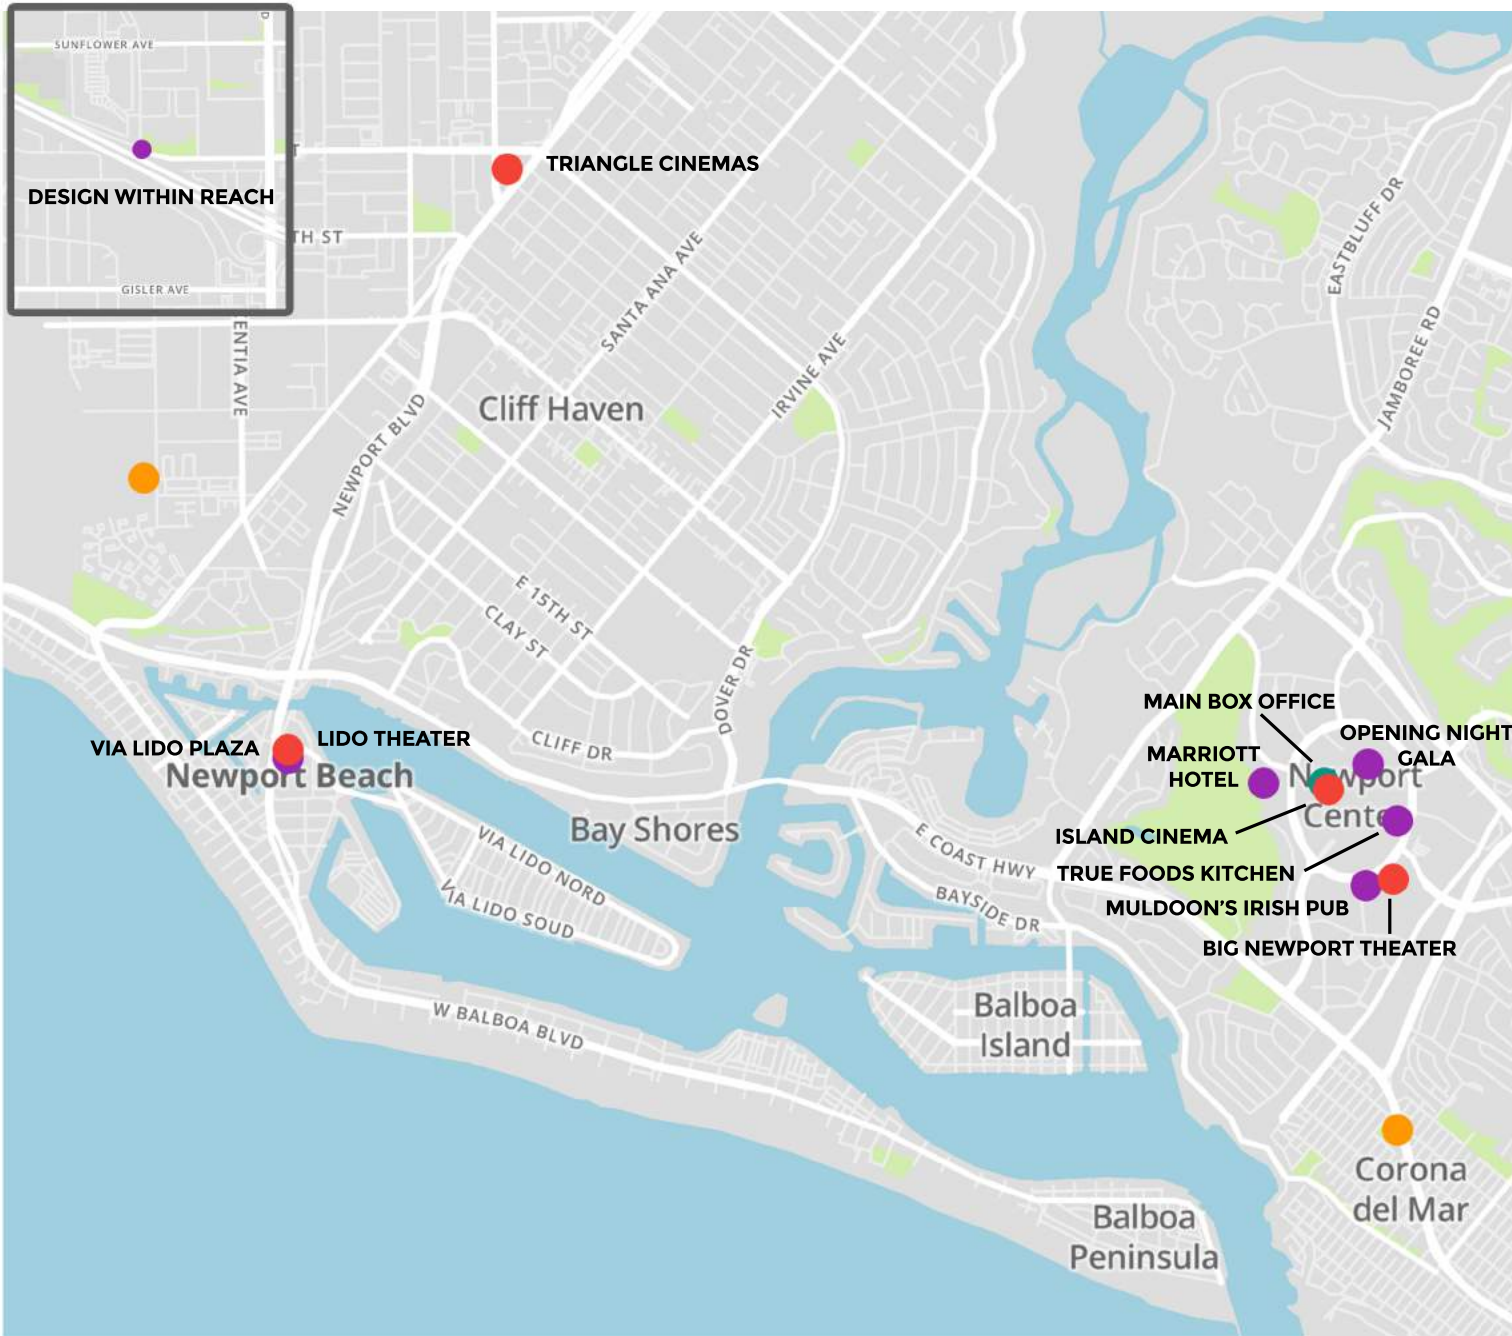

VENUE MAP

MAIN BOX OFFICE
957 NEWPORT CENTER DRIVE
NEWPORT BEACH, CA 92660

DESIGN WITHIN REACH
3303 HYLAND AVENUE
COSTA MESA, CA 92626

EDWARDS BIG NEWPORT 6 & RPX
300 NEWPORT CENTER DRIVE
NEWPORT BEACH, CA 92660

ISLAND CINEMA
999 NEWPORT CENTER DRIVE
NEWPORT BEACH, CA 92660

LIDO THEATER
3459 VIA LIDO
NEWPORT BEACH, CA 92663

MARRIOTT HOTEL
900 NEWPORT CENTER DRIVE
NEWPORT BEACH, CA 92660

MULDOON'S IRISH KITCHEN
202 NEWPORT CENTER DRIVE
NEWPORT BEACH, CA 92660

OPENING NIGHT GALA
555 NEWPORT CENTER DRIVE
NEWPORT BEACH, CA 92660

TRIANGLE CINEMAS
1870 HARBOR BOULEVARD
COSTA MESA, CA 92627

TRUE FOODS KITCHEN
451 NEWPORT CENTER DRIVE
NEWPORT BEACH, CA 92660

VIA LIDO PLAZA
3425 VIA LIDO
NEWPORT BEACH, CA 92663

GALA VENUE
THEATER
HOSPITALITY